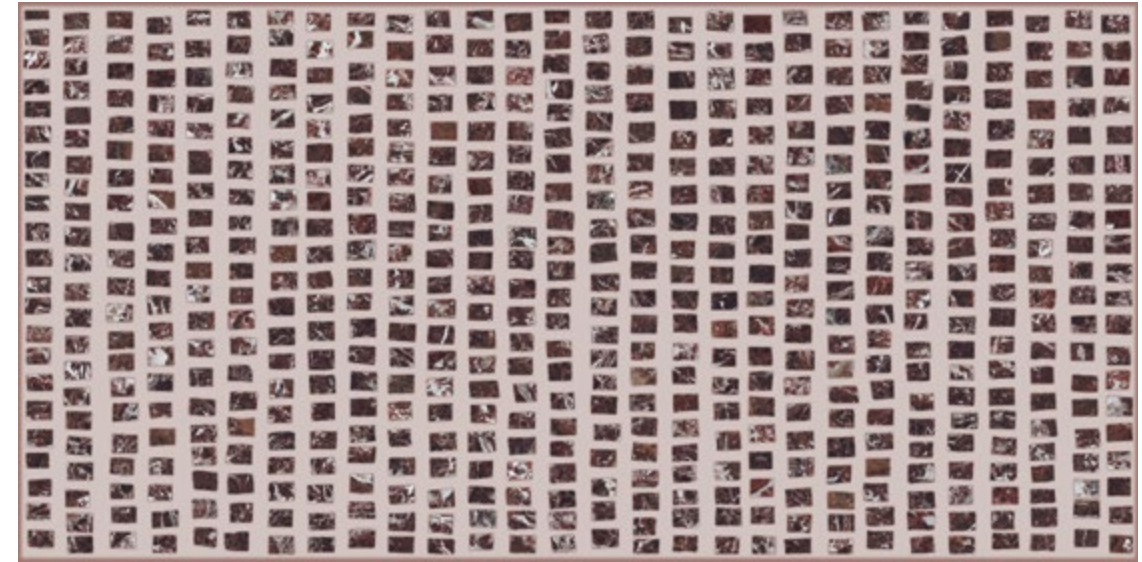

74x148 - 29"x58" +

VETRO ROSSO

VETRO AZUL

EMERALD

MARMOREA INTENSA

gres porcellanato +

MOSAICO 5x5 - 2"x2" ■+

in fogli 30x30 da 36 pezzi - in 30x30 - 12"x12" sheet made up of 36 pieces