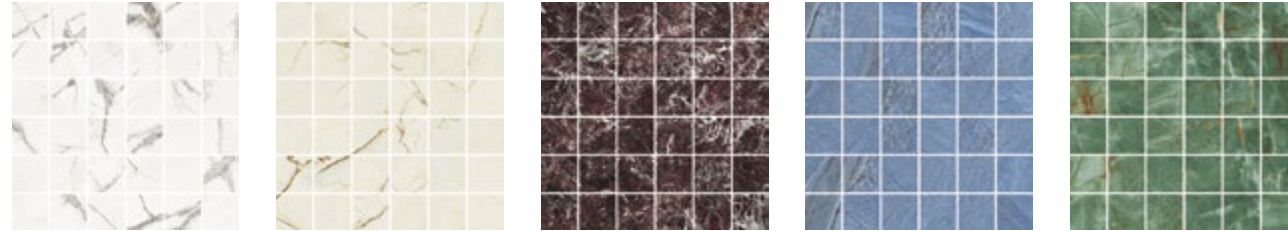

74x148 - 29"x58" +

VETRO ROSSO

VETRO AZUL

EMERALD

MARMOREA INTENSA

gres porcellanato +

MOSAICO 5x5 - 2"x2" ■+

in fogli 30x30 da 36 pezzi - in 30x30 - 12"x12" sheet made up of 36 pieces