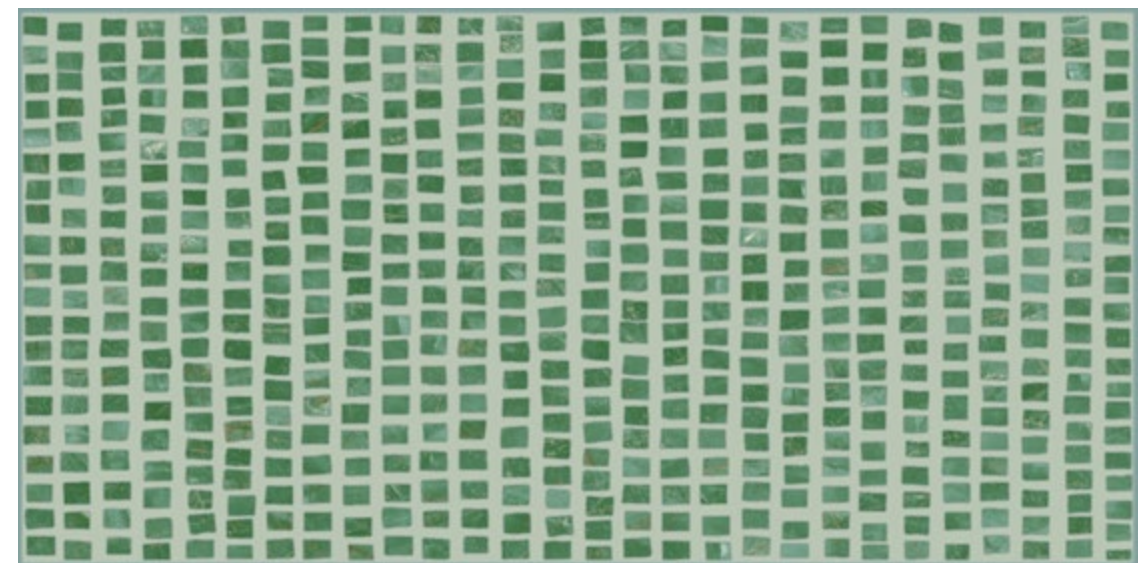

74x148 - 29"x58" +

VETRO ROSSO

VETRO AZUL

EMERALD

MARMOREA INTENSA

gres porcellanato +

MOSAICO 5x5 - 2"x2" ■+

in fogli 30x30 da 36 pezzi - in 30x30 - 12"x12" sheet made up of 36 pieces