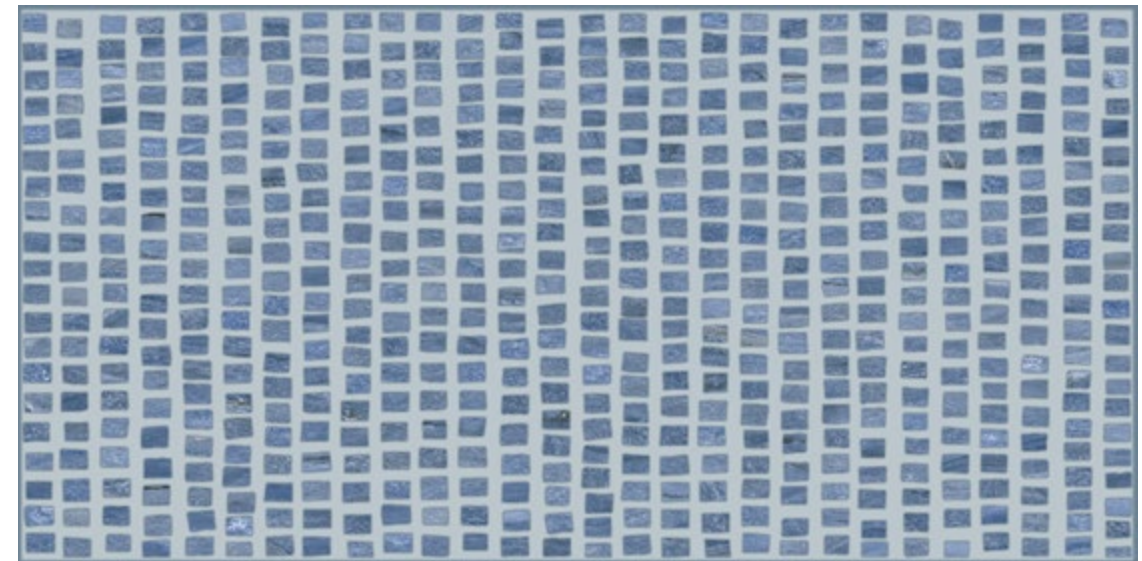

74x148 - 29"x58" +

VETRO ROSSO

VETRO AZUL

EMERALD

MARMOREA INTENSA

gres porcellanato +

MOSAICO 5x5 - 2"x2" ■+

in fogli 30x30 da 36 pezzi - in 30x30 - 12"x12" sheet made up of 36 pieces