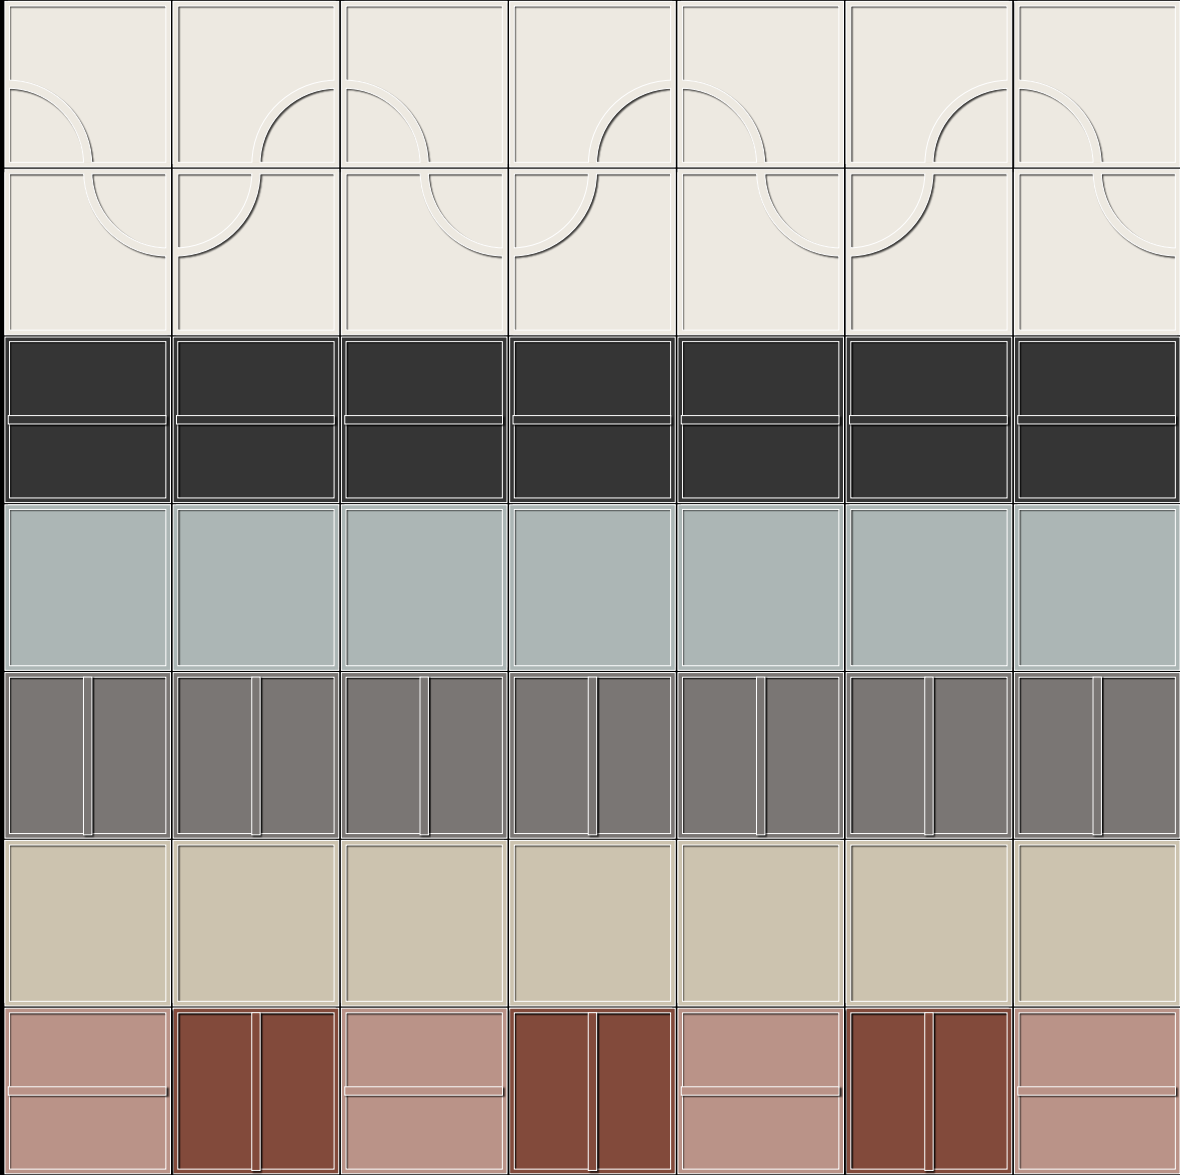

Ways Catalogue