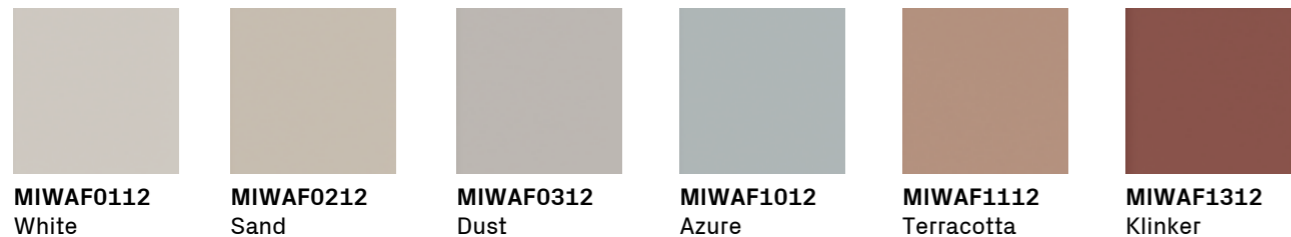

MIWAL0512 Mud
MIWAL0912 Graphite
MIWAL0712 Black

Plain

MIWAP0112 White
MIWAP0212 Sand
MIWAP0312 Dust
MIWAP1012 Azure
MIWAP1112 Terracotta
MIWAP1312 Klinker

MIWAP0512 Mud
MIWAP0912 Graphite
MIWAP0712 Black

Flat

MIWAF0112 White
MIWAF0212 Sand
MIWAF0312 Dust
MIWAF1012 Azure
MIWAF1112 Terracotta
MIWAF1312 Klinker

MIWAF0512 Mud
MIWAF0912 Graphite
MIWAF0712 Black

The information contained in this catalogue is correct to the best of our knowledge and update at the catalogue printing time; therefore the listed data is subject to change. The colours and shades shown here are only indicative.