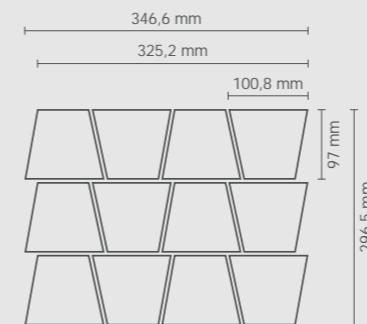

tech info

Mosaico assemblato su rete in fibra di vetro
Mosaic mesh - mounted on fibreglass
Auf Glasfasernetz geklebtes Mosaik
Mosaïque montée sur filet en fibre de verre
Mosaico enmallado sobre fibra de vidrio
Мозаика, собранная на сетке из стекловолокну

**

Battiscopa ottenuto da taglio del fondo
Skirting cut from plain tile
Aus Grundfliese geschmittener Sockel
Plinthe obtenue par découpe du fond
Rodapié obtenido mediante corte del fondo
Плинтус, полученный методом нарезания фоновой плитки

***

Assemblato (pag. 350) / Two-piece L-tile (page 350) / Randstein zweitellig (S. 350) / Assemblé (page 350) / Montado (pág. 350) / Собранный (стр. 350)

Apprezzabili differenze nell'aspetto di superficie e grafica all'interno della stessa produzione. / Clearly distinguishable differences in texture and pattern within the same production run. / Auffällige Unterschiede in Aussehen und Struktur innerhalb der gleichen Produktionscharge. / Différences visibles au niveau de l'aspect et de la fantaisie entre les carreaux du même lot de production. / Diferencias visibles en el aspecto de la superficie y los motivos dentro de un mismo lote de producción. / Заметные отличия вида поверхности и графики в одной и той же партии.

pezzi speciali / trims / spezialteile / pièces spéciales / piezas especiales / специальные изделия

Woodliving Rovere Ghiaccio	R40S	R40X
Woodliving Rovere Fumo	R40T	R40Y
Woodliving Rovere Tortora	R40U	R40Z
Woodliving Rovere Scuro	R40V	R41A
Woodliving Rovere Biondo	R40W	R41C

imballi / packaging / verpackungen / emballages / embalajes / упаковки

Scatole / Box / Karton / Boite / Caja / Коробки Pallet / Pallet / Palette / Palette / Pallet / Поддон

fondi / plain tiles / grundfliesen / fonds / fondos / фоновая плитка									
30x120	rettificato	3	1,08	26,21	48	51,84	1258,13	10,5	
20x120	rettificato	3	0,72	17,45	60	43,20	1047,24	10,5	
15x120	rettificato	6	1,08	26,52	40	43,20	1060,80	10,5	
decori / decorative pieces / dekore / décors / decoraciones / декоры									
33x30	mosaico	4	0,39	9,93	60	23,76	595,92	10,5	
pezzi speciali / trims / spezialteile / pièces spéciales / piezas especiales / специальные изделия									
7x60	BT.B.C.	14	8,40	14,73				10,5	
32,5x120x4,2	GR.	2	0,78	17,69